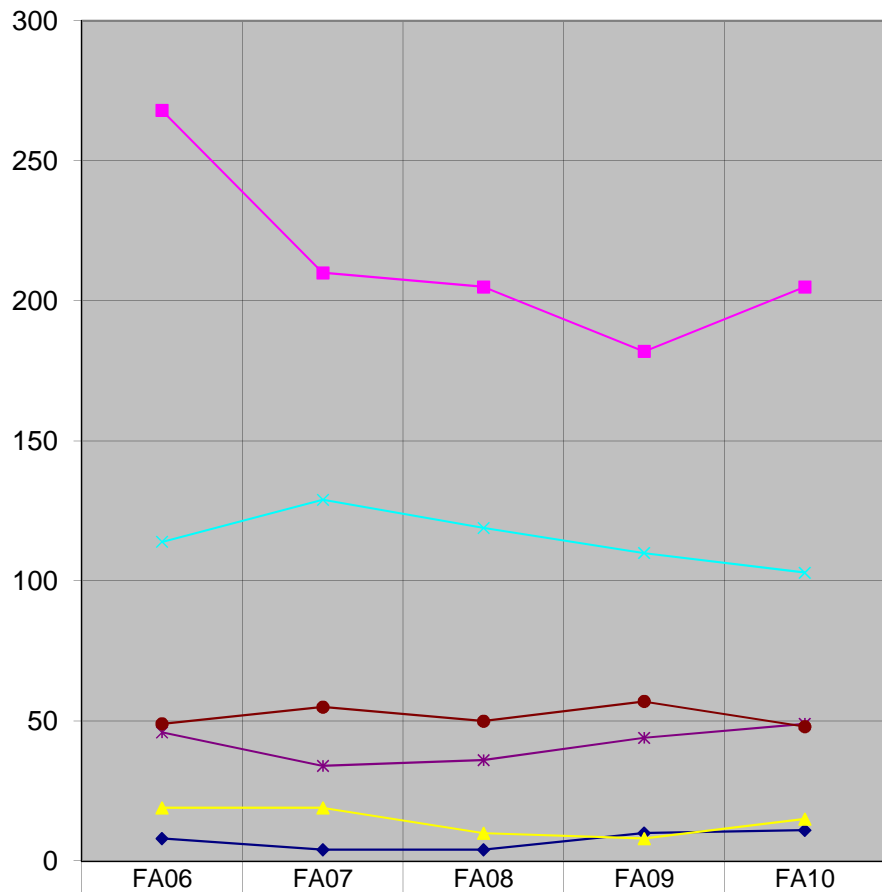

Sacred Heart Major Seminary Five Year Student Trend

◆ Full-Time Undergraduate Commuters	8	4	4	10	11
■ Part-Time Undergraduate Commuters	268	210	205	182	205
▲ Full-Time Graduate Commuters	19	19	10	8	15
× Part-Time Graduate Commuters	114	129	119	110	103
* College/Pre-Theology Seminarians	46	34	36	44	49
● Theology Seminarians	49	55	50	57	48