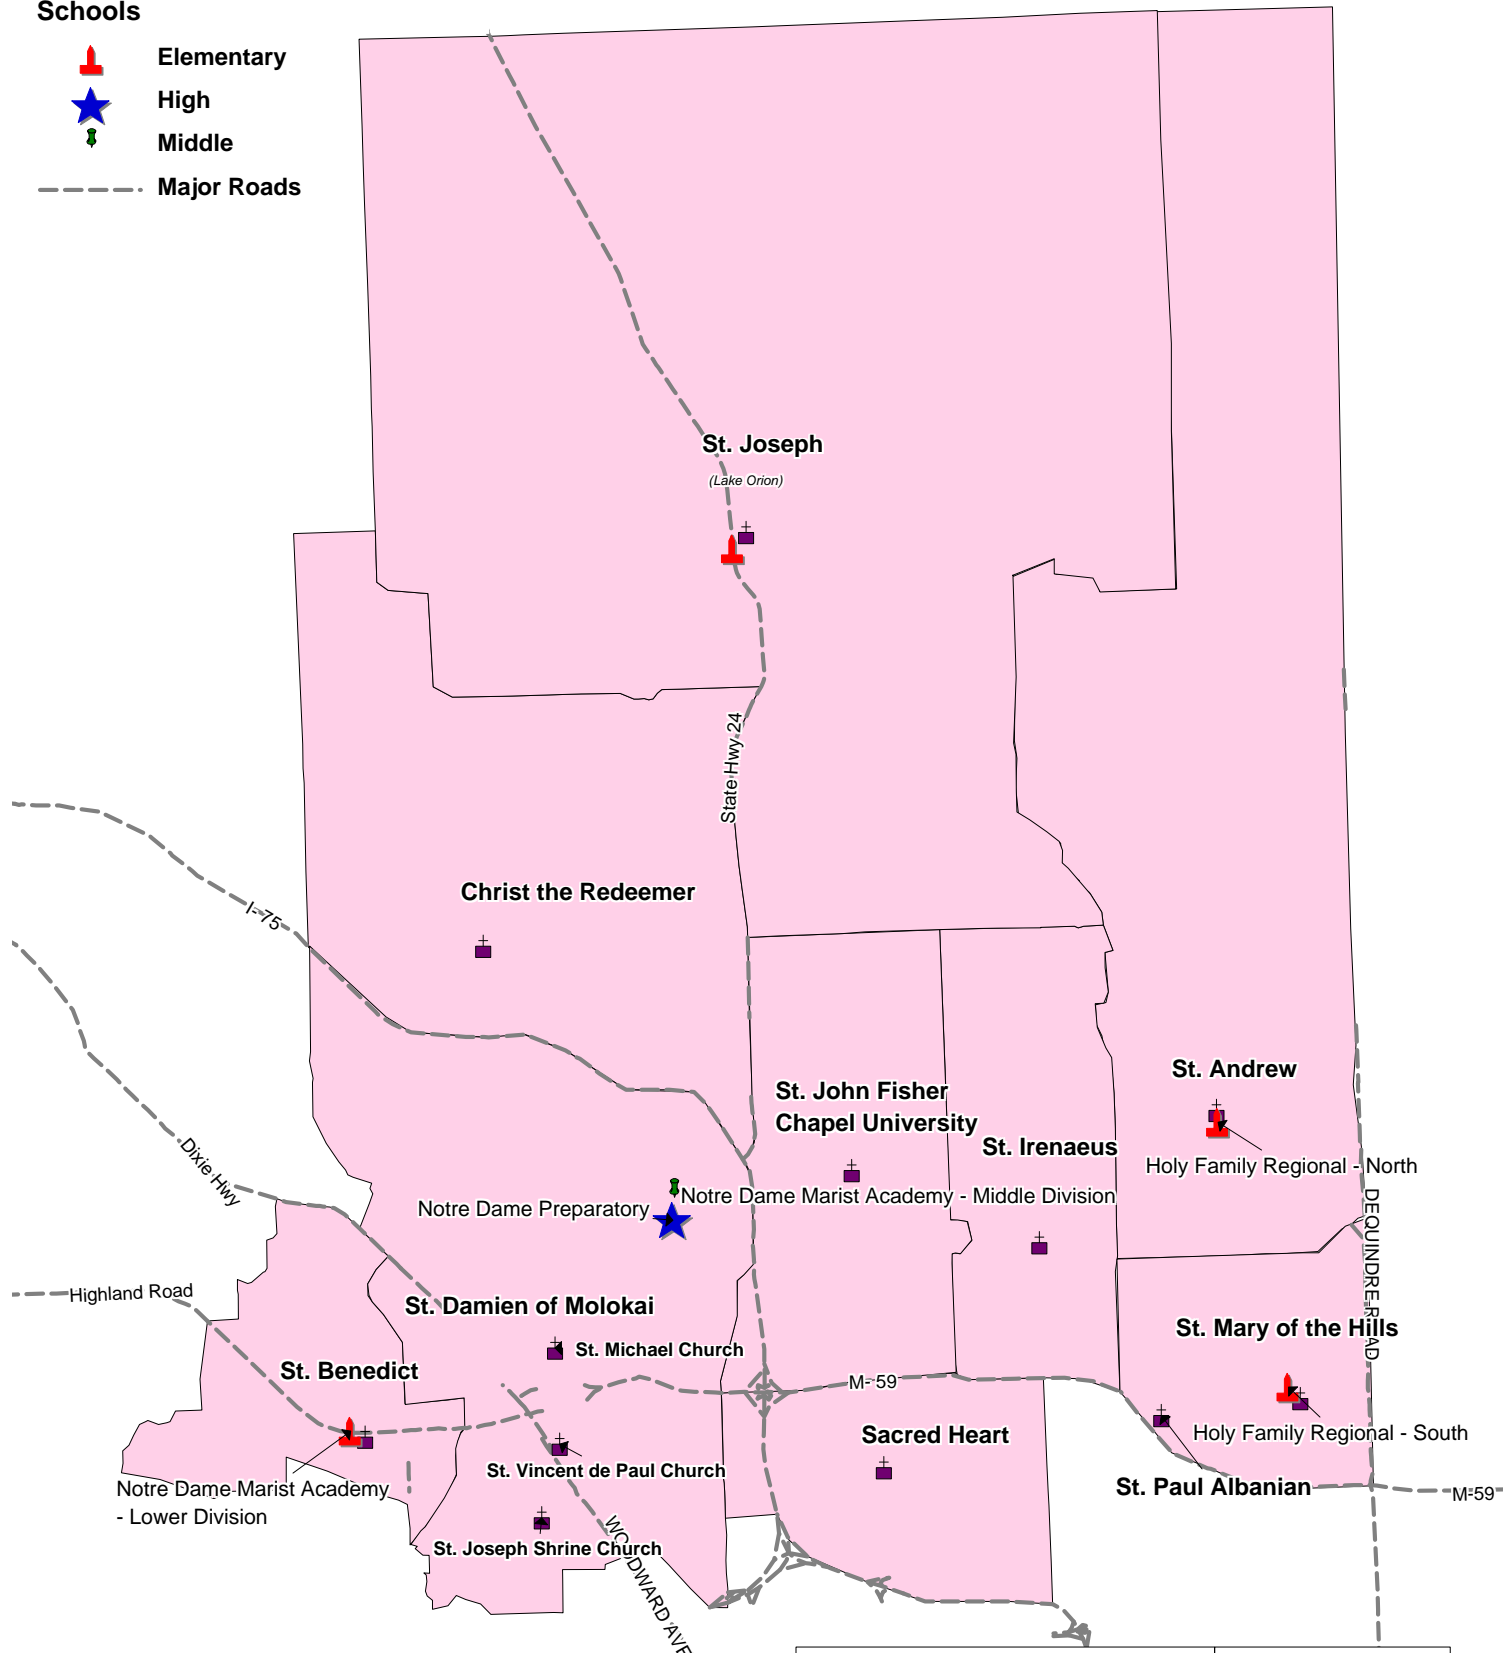

NORTHWEST REGION

PONTIAC AREA VICARIATE

December, 2009

LEGEND

 Parish (unless noted otherwise)

 Parish Boundary

Schools

 Elementary

 High

 Middle

 Major Roads

School	City	Level
Holy Family Regional - North	Rochester	EL
Holy Family Regional - South	Rochester	EL
Notre Dame Marist Academy - Lower Division	Waterford	EL
St. Joseph	Lake Orion	EL
Notre Dame Preparatory	Pontiac	HS
Notre Dame Marist Academy - Middle Division	Pontiac	MS

Parish	City
Christ the Redeemer	Orion
Sacred Heart	Auburn Hills
St. Andrew	Rochester
St. Benedict	Waterford
St. Damien Molokai	Pontiac
St. Joseph Shrine Church	Pontiac
St. Michael Church	Pontiac
St. Vincent de Paul Church	Pontiac
St. Irenaeus	Rochester Hills
St. John Fisher Chapel University	Auburn Hills
St. Joseph	Lake Orion
St. Mary of the Hills	Rochester Hills
St. Paul Albanian	Rochester Hills