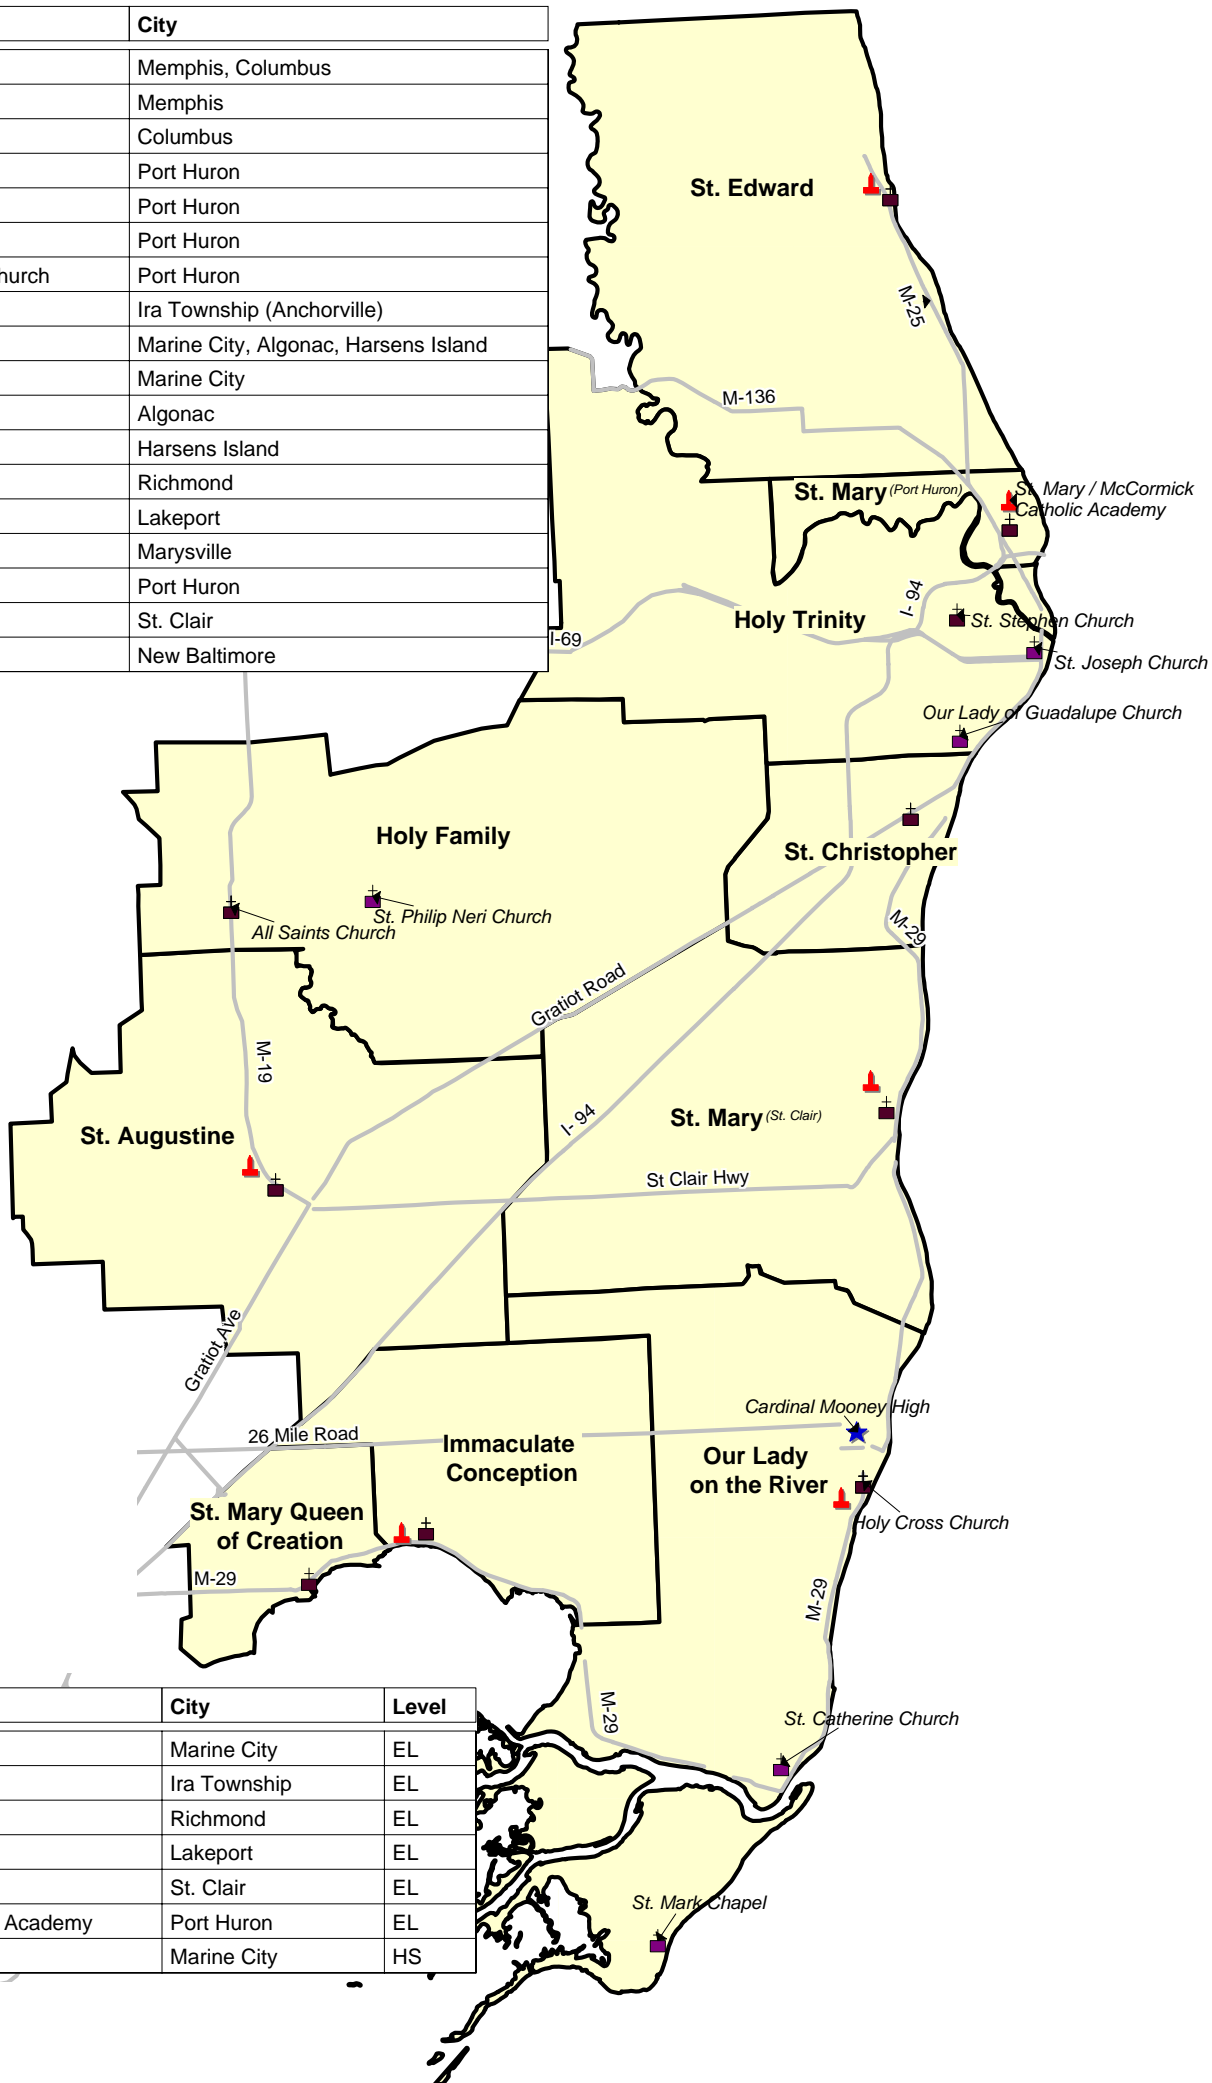

NORTHEAST REGION

BLUE WATER VICARIATE

December, 2009

LEGEND

- Parish (Unless noted otherwise)
- Parish Outline
- Schools
- ▲ Elementary
- ★ High

Parish	City
Holy Family	Memphis, Columbus
All Saints Church	Memphis
St. Philip Neri Church	Columbus
Holy Trinity	Port Huron
St. Stephen Church	Port Huron
St. Joseph Church	Port Huron
Our Lady of Guadalupe Church	Port Huron
Immaculate Conception	Ira Township (Anchorville)
Our Lady on the River	Marine City, Algonac, Harsens Island
Holy Cross Church	Marine City
St. Catherine Church	Algonac
St. Mark Chapel	Harsens Island
St. Augustine	Richmond
St. Edward on the Lake	Lakeport
St. Christopher	Marysville
St. Mary	Port Huron
St. Mary	St. Clair
St. Mary Queen of Creation	New Baltimore

School	City	Level
Holy Cross	Marine City	EL
Immaculate Conception	Ira Township	EL
St. Augustine	Richmond	EL
St. Edward on The Lake	Lakeport	EL
St. Mary	St. Clair	EL
St. Mary / McCormick Catholic Academy	Port Huron	EL
Cardinal Mooney High	Marine City	HS