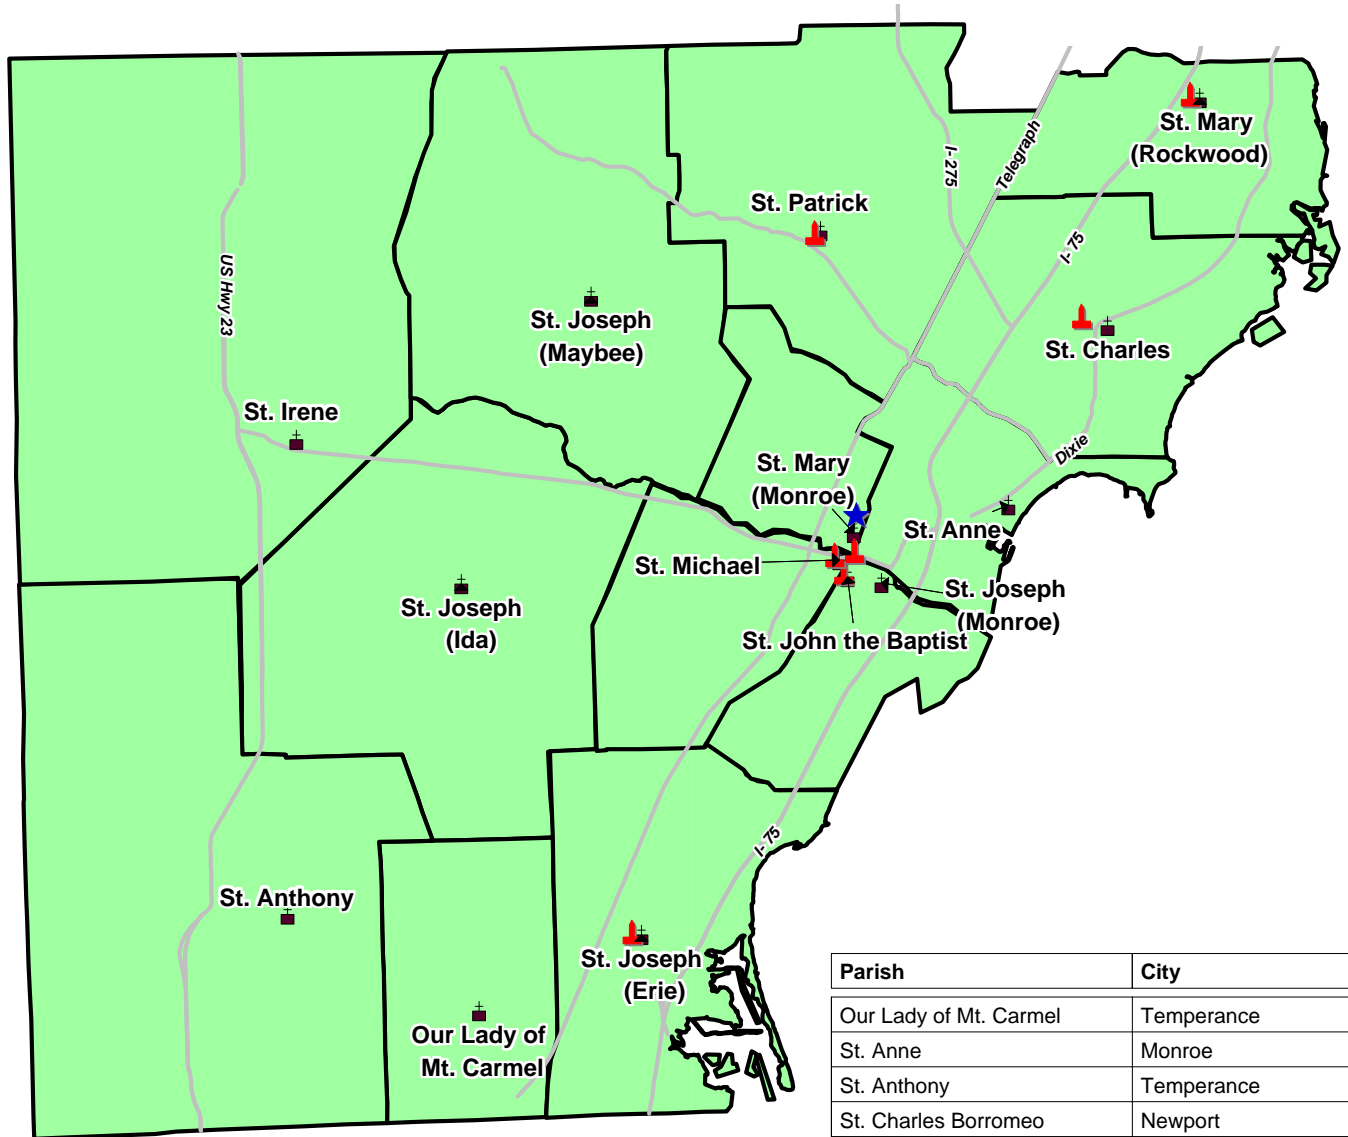

Legend

-  Parish
-  Parish Boundary
- School**
-  Elementary
-  High
-  Major Roads

SOUTH REGION MONROE VICARIATE

May, 2010

School	City
St. Charles	Newport
St. John the Baptist	Monroe
St. Joseph	Erie
St. Mary	Rockwood
St. Mary	Monroe
St. Michael	Monroe
St. Patrick	Carleton
St. Mary Catholic Central High	Monroe

Parish	City
Our Lady of Mt. Carmel	Temperance
St. Anne	Monroe
St. Anthony	Temperance
St. Charles Borromeo	Newport
St. Irene	Dundee
St. John the Baptist	Monroe
St. Joseph	Ida
St. Joseph	Maybee
St. Joseph	Erie
St. Joseph	Monroe
St. Mary	Monroe
St. Mary	Rockwood
St. Michael	Monroe
St. Patrick	Carleton